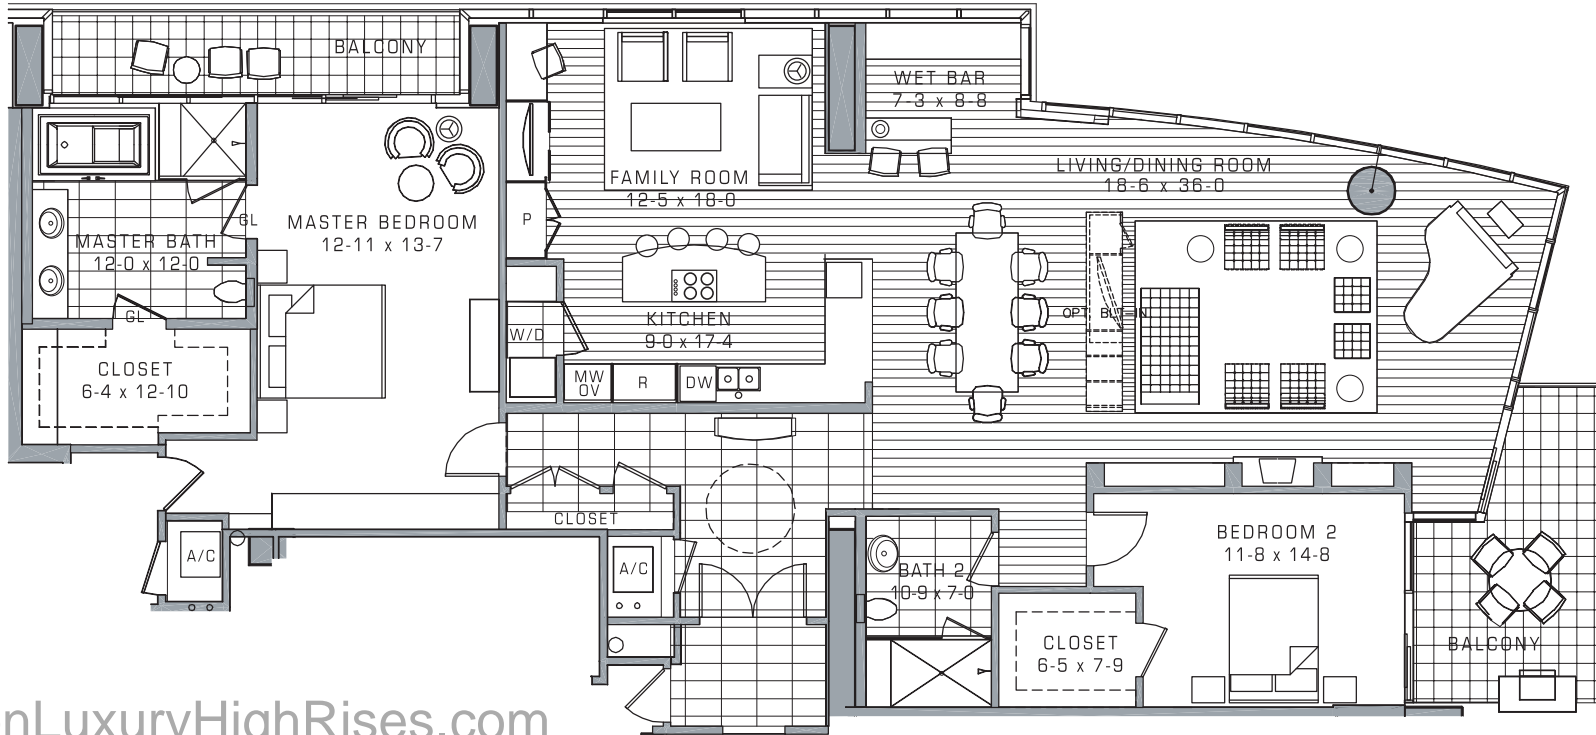

2727 KIRBY AT RIVER OAKS

BEYOND EXTRAORDINARY.

UNIT E: 2,905 SF TOTAL - L8 to L24

HoustonLuxuryHighRises.com
832-298-2893