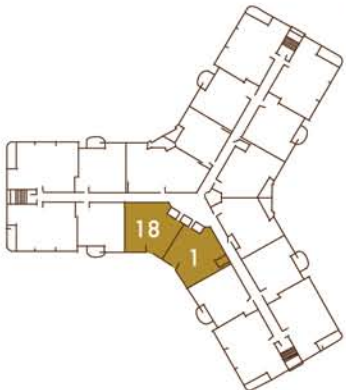

# PLAN A

1 Bedroom • 1 Bath

776 SF

HoustonLuxuryHighRises.com  
832-298-2893

All dimensions are approximate and may vary due to the uniqueness of the building. The developer reserves the right to alter and/or improve the product at anytime.