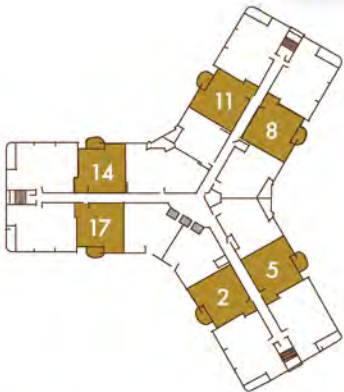

PLAN B

1 Bedroom • 1 Bath
794 SF

HoustonLuxuryHighRises.com
832-298-2893

All dimensions are approximate and may vary due to the uniqueness of the building. The developer reserves the right to alter and/or improve the product at anytime.