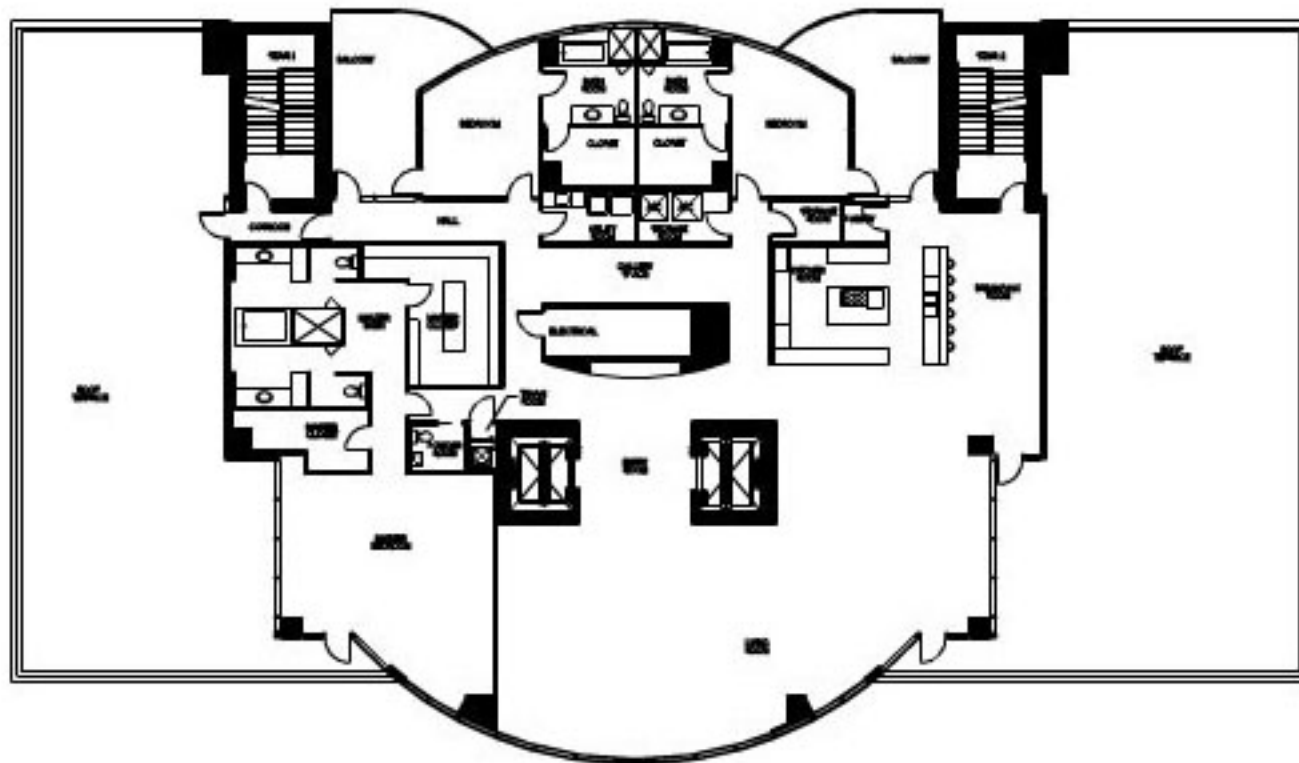

CHICAGO  
9353 SF  
UNIT AREA: 6185SF  
BALCONY AREA: 594SF  
ROOFTOP TERRACE AREA: 2574SF  
3 BEDROOM  
3 1/2 BATHS

THE MAGNIFICENT MILE  
**CHICAGO**

PENTHOUSE

P

HoustonLuxuryHighRises.com