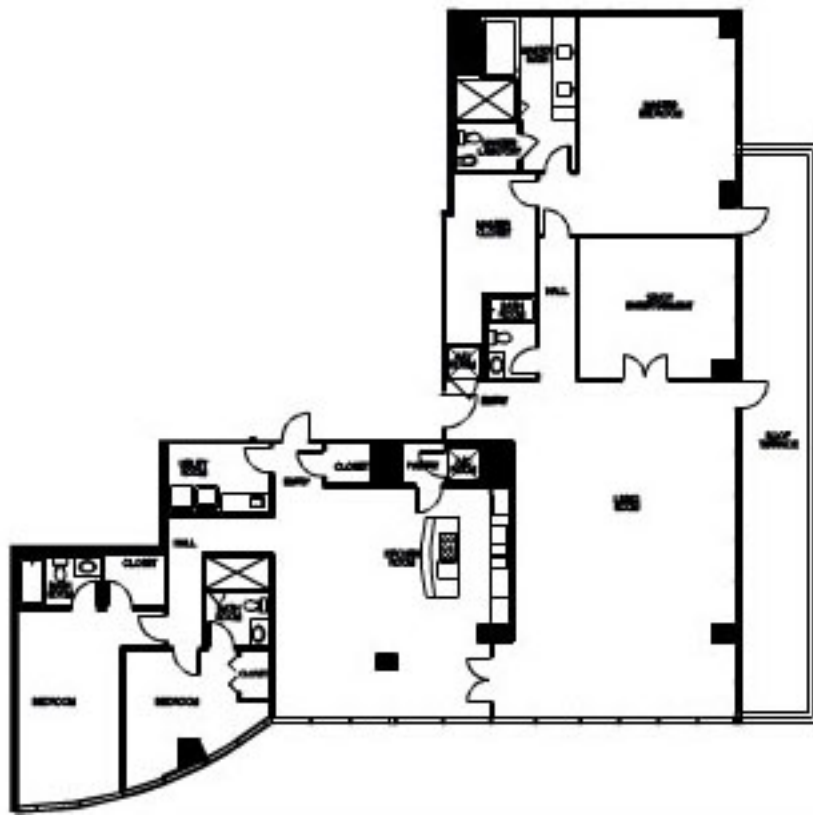

MILAN
4610 SF
UNIT AREA: 4091 SF
ROOFTOP TERRACE AREA: 519 SF
3 BEDROOM/ 1 STUDY
3 1/2 BATHS

FASHIONED TO IMPRESS
MILAN

HoustonLuxuryHighRises.com
832-298-2893