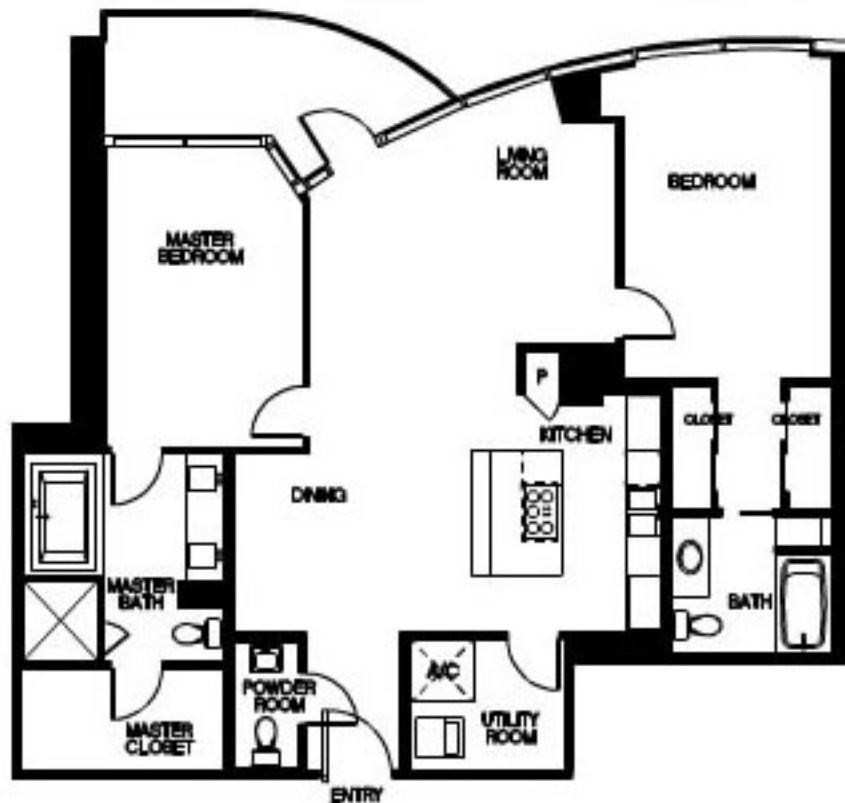

PARIS
1628 SF
UNIT AREA: 1502SF
BALCONY AREA: 126SF
2 BEDROOMS
2 1/2 BATHS

BE ROMANCED
PARIS

HoustonLuxuryHighRises.com
832-298-2893