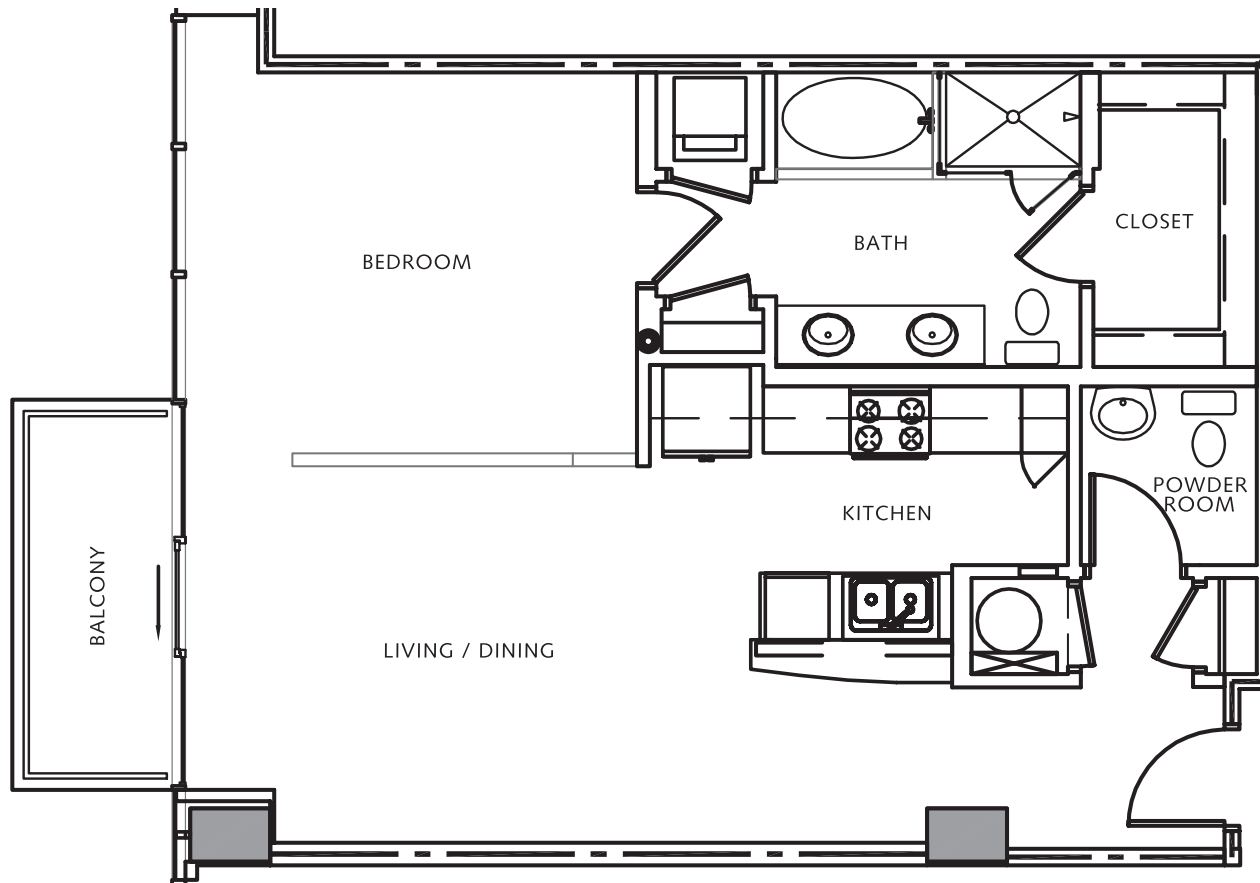

M O S A I C

O F H O U S T O N

One Bedroom - One and a Half Bath

Residence: A5

HoustonLuxuryHighRises.com

850 Interior Sq. Ft.

832-298-2893

911 Total Sq. Ft.

Square footages, where indicated on plan, are approximate. Layouts shown at interiors are for general reference only and are not intended to depict precisely the actual as-built conditions. Furniture not included. Drawings not to scale are subject to change.