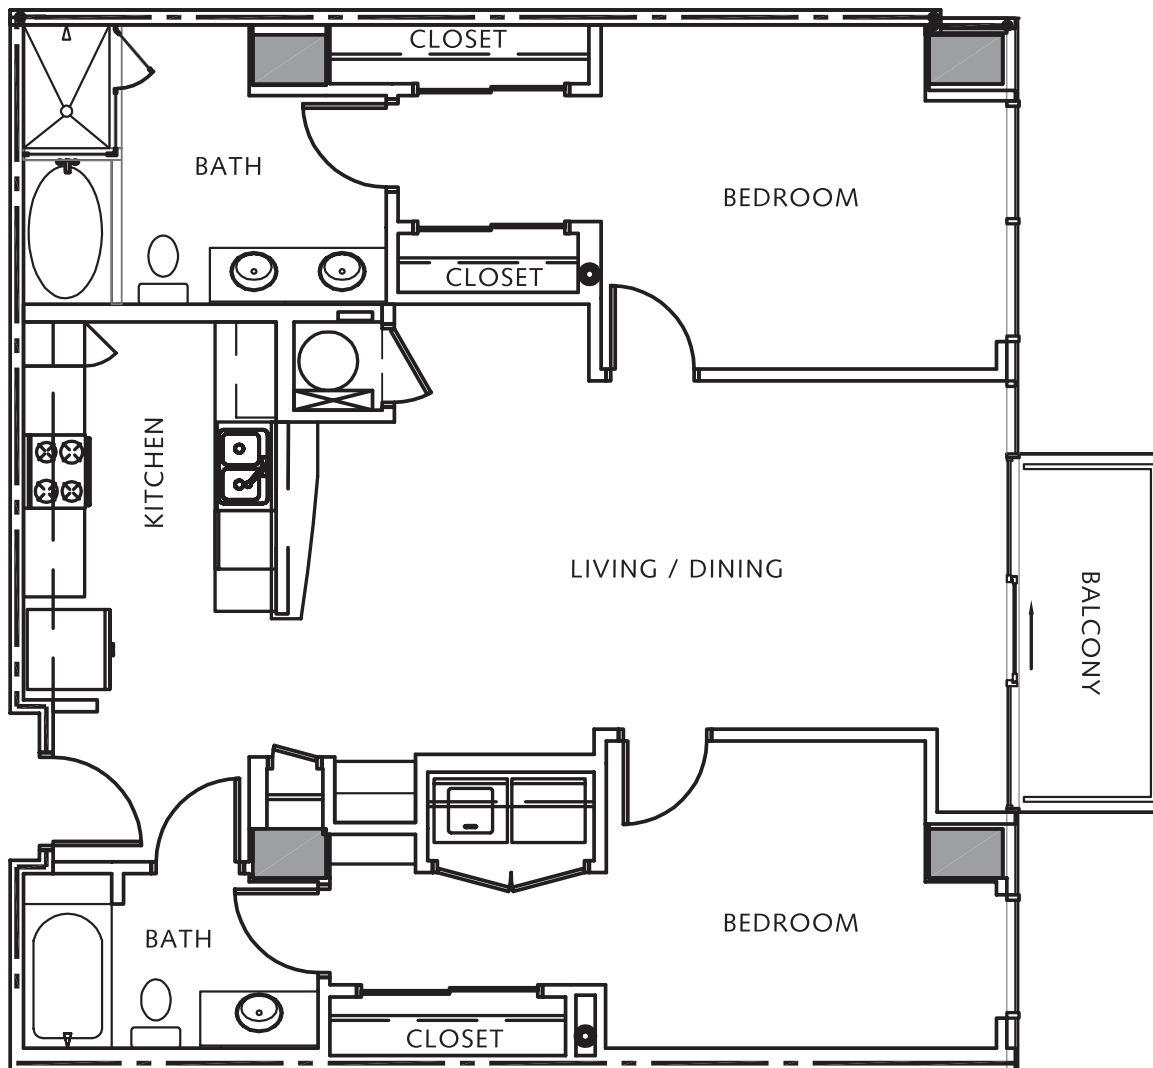

M O S A I C  
O F H O U S T O N

Residence: B2

Two Bedroom - Two Bath

1,221 Interior Sq. Ft.

1,282 Total Sq. Ft.

HoustonLuxuryHighRises.com  
832-298-2893

Square footages, where indicated on plan, are approximate. Layouts shown at interiors are for general reference only and are not intended to depict precisely the actual as-built conditions. Furniture not included. Drawings not to scale are subject to change.