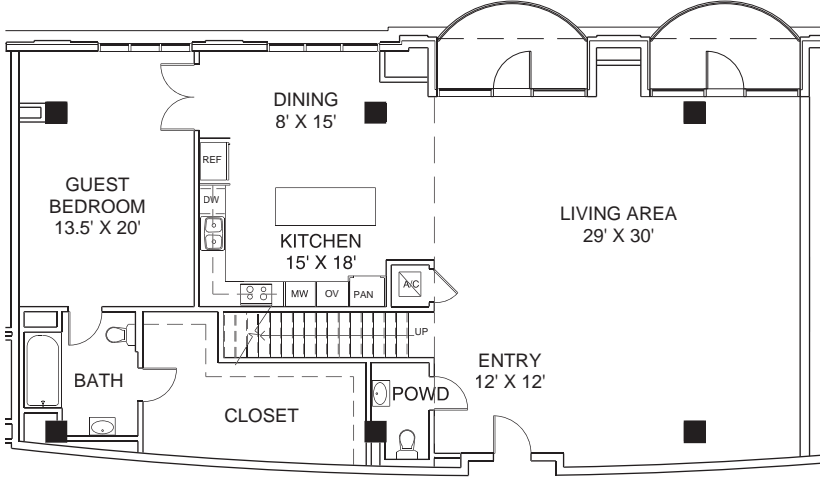

THE TANGLEWOOD

HoustonLuxuryHighRises.com
 832-298-2893

RESIDENCE NUMBER 612
 RESIDENCE SIZE - 3095 SQ FT
 PATIO SIZE - 146 SQ FT

floorplans are not to scale. room dimensions and the number of square feet in the residence and the patio are approximate. please ask your sales representative for specific floor plans for the residences in which you are interested.