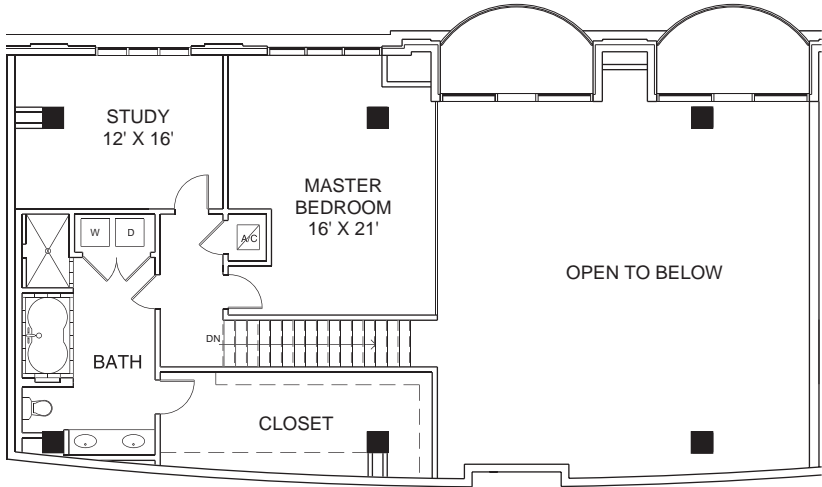

THE TANGLEWOOD

HoustonLuxuryHighRises.com
 832-298-2893

RESIDENCE NUMBER 612
 RESIDENCE SIZE - 3095 SQ FT
 PATIO SIZE - 146 SQ FT

floorplans are not to scale. room dimensions and the number of square feet in the residence and the patio are approximate. please ask your sales representative for specific floor plans for the residences in which you are interested.