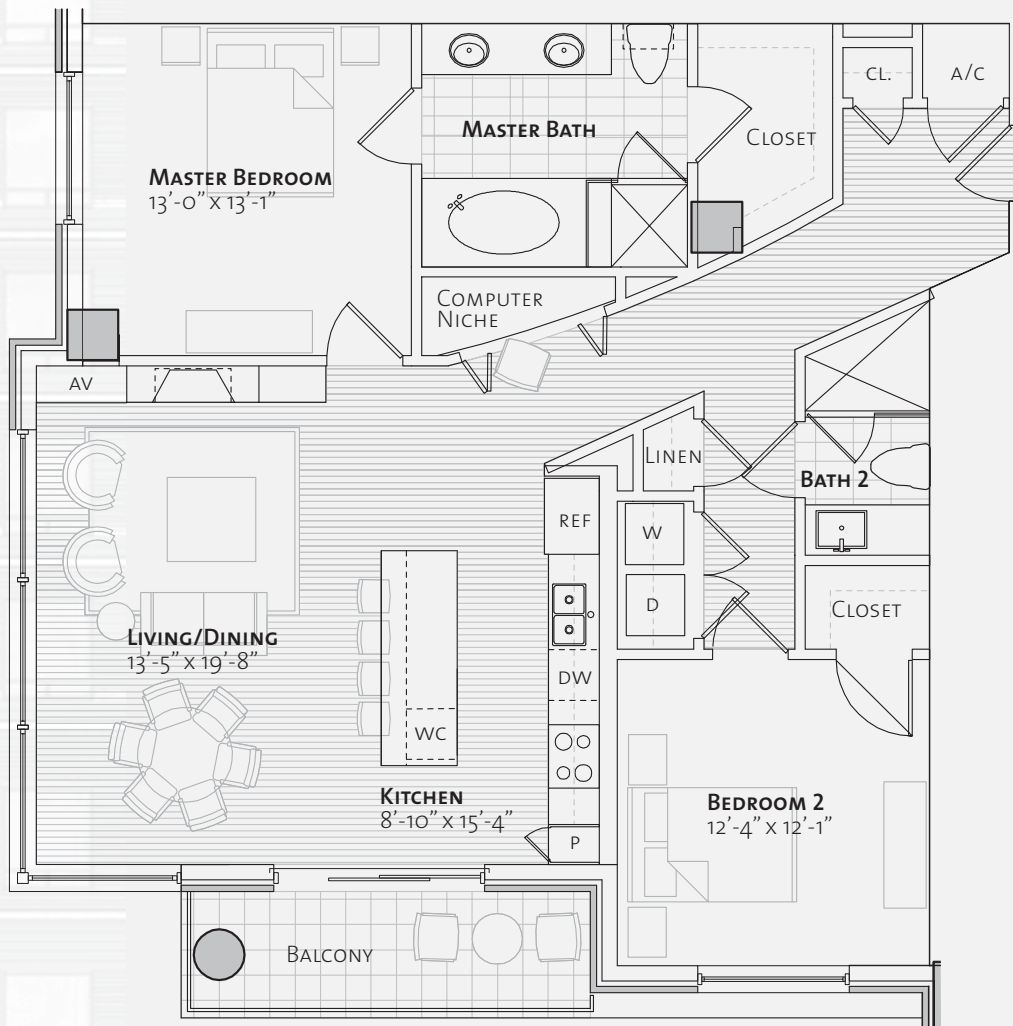

HIGHLAND TOWER

HoustonLuxuryHighRises.com

RESIDENCE E

1,424 SQ. FT.