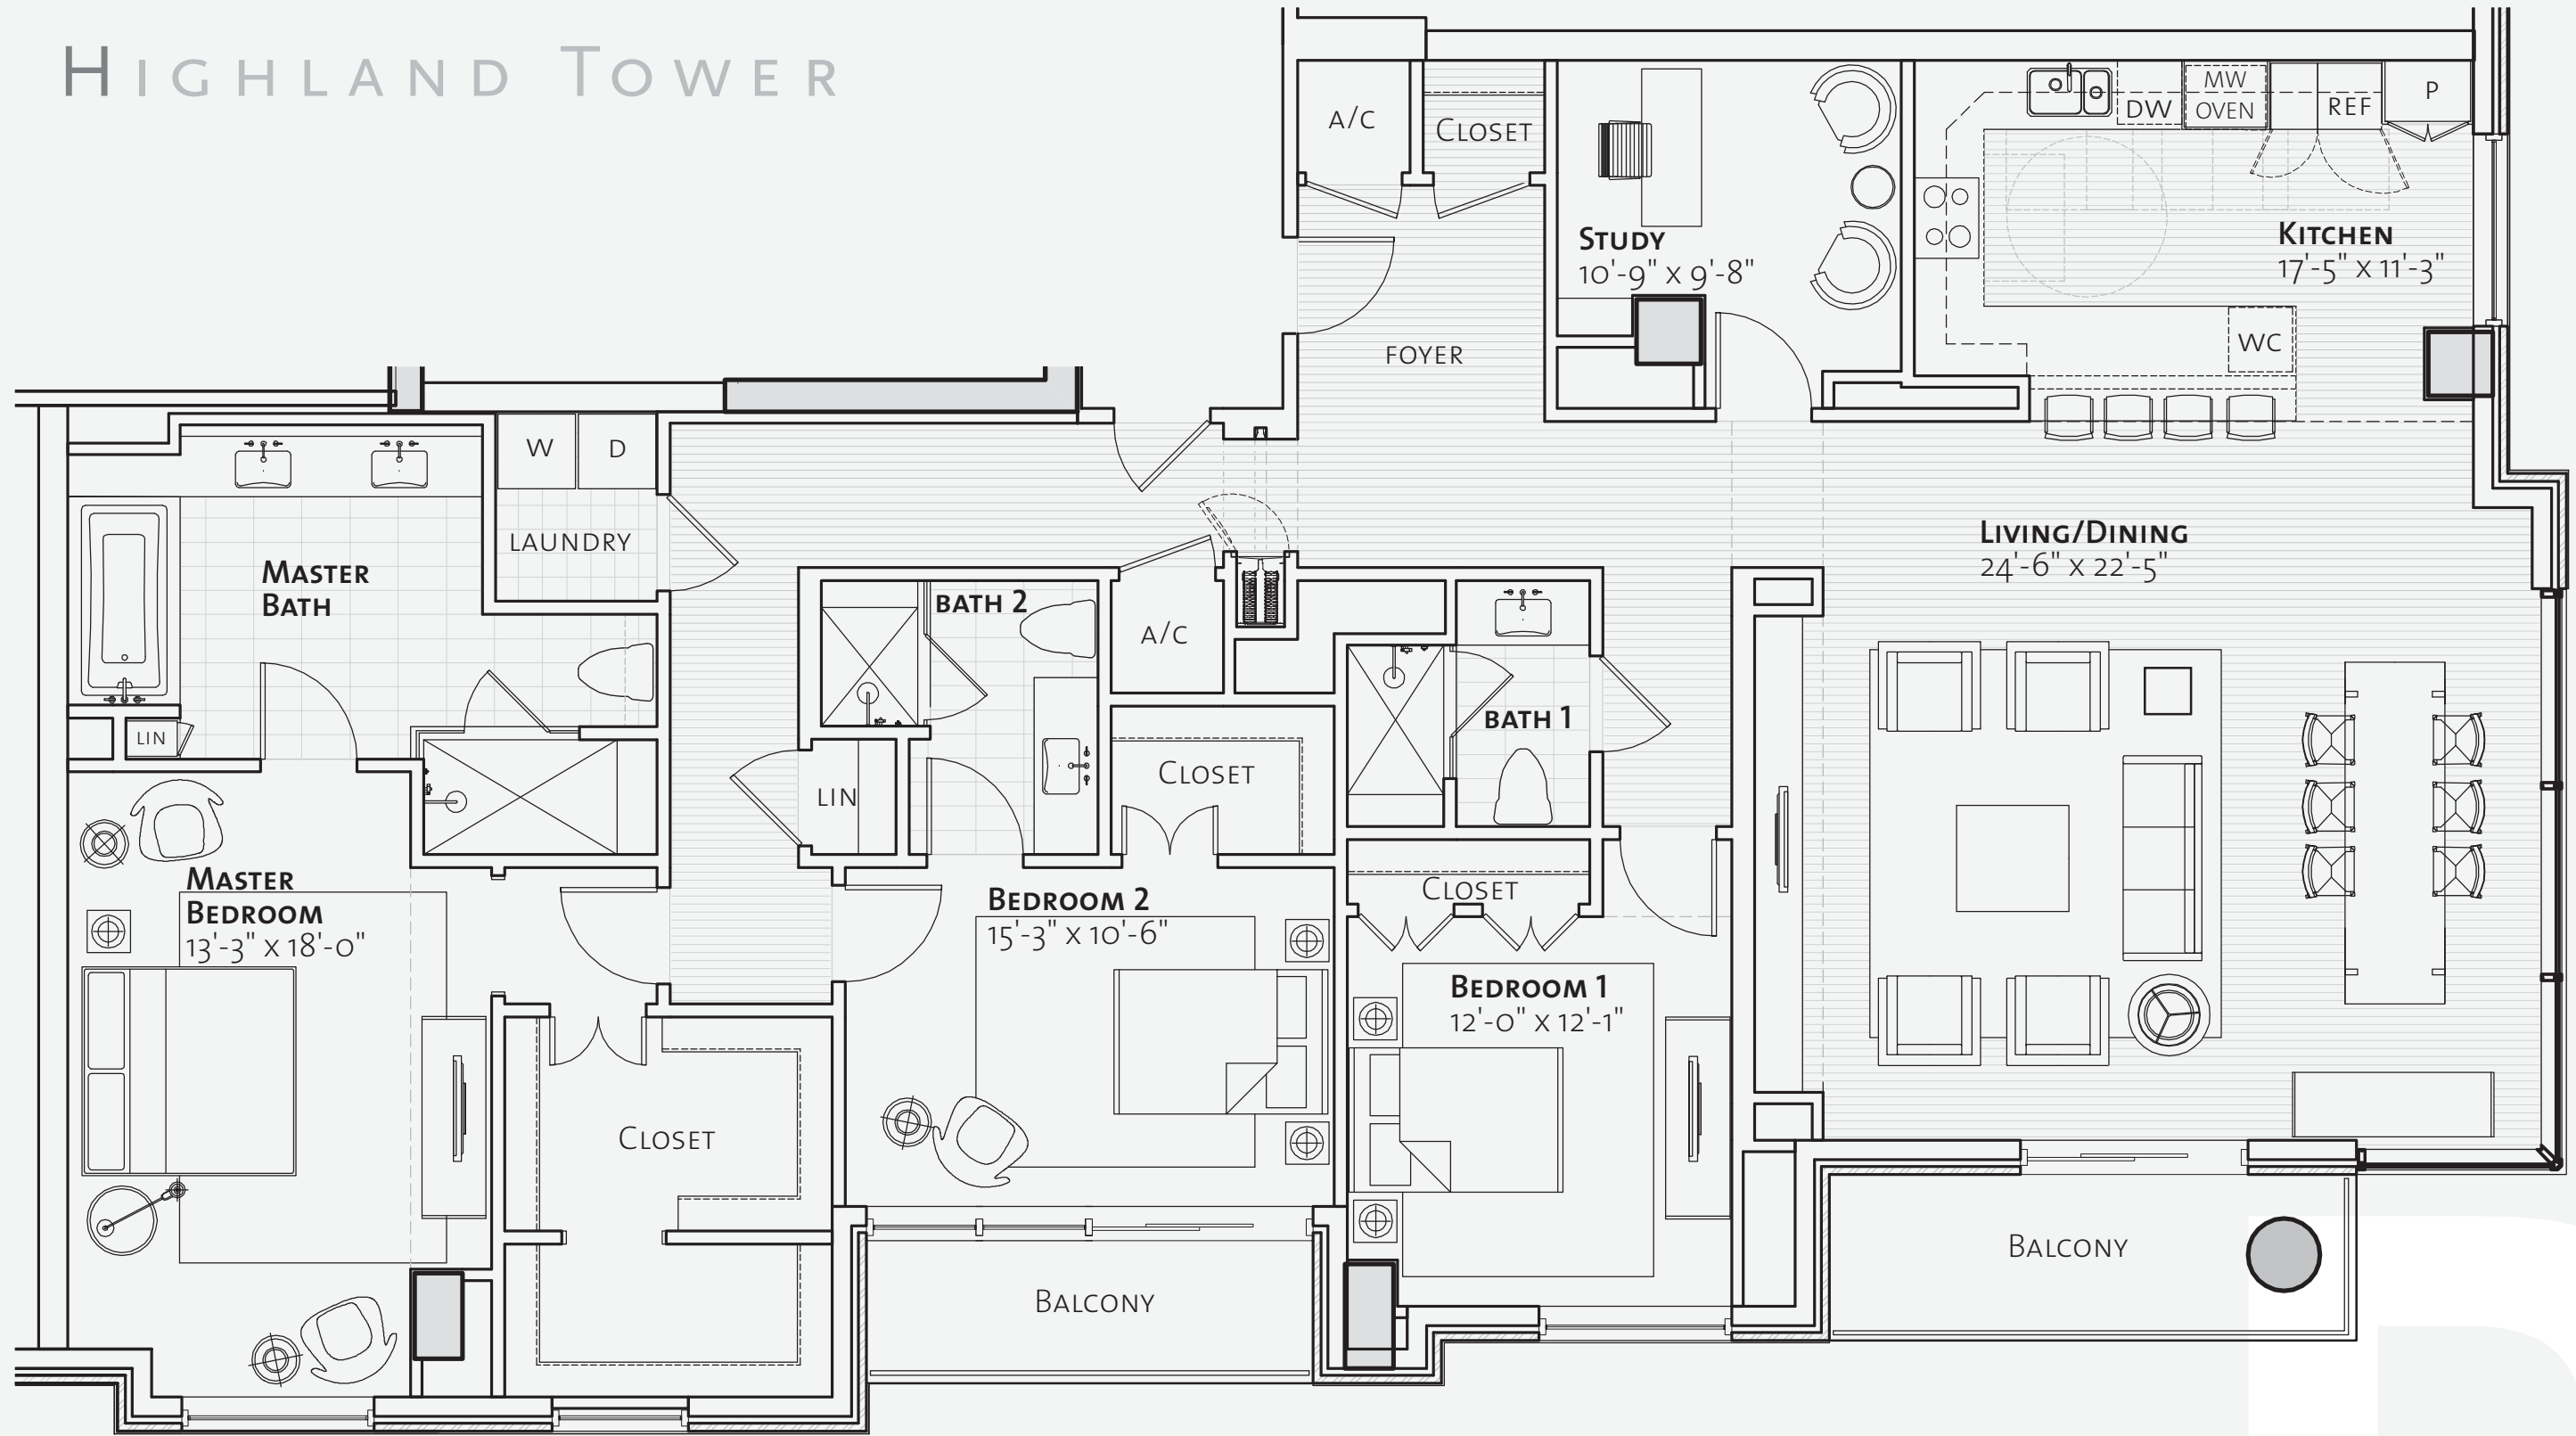

# HIGHLAND TOWER

## PORTSMOUTH

3 BEDROOM/STUDY, 3 BATH

LIVING: 2,605 SQ.FT. | BALCONY: 149 SQ.FT.

TOTAL: 2,754 SQ.FT.

SCALE: 3/16" = 1'-0"