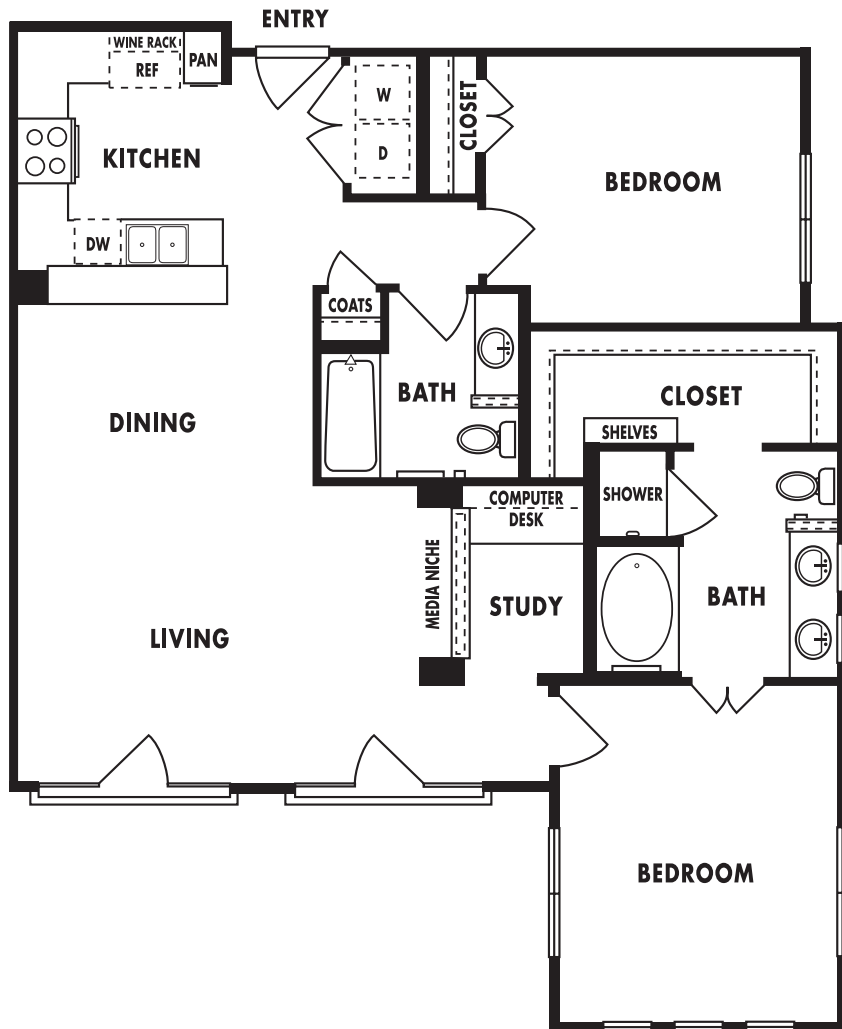

Upscale

Uplift

Uppermost

Upbeat

Upgrade

Upswing

Uptown

**MID-RISE PLAN M11**

*Two Bedroom, Two Bath, Study  
1,202 Square Feet*