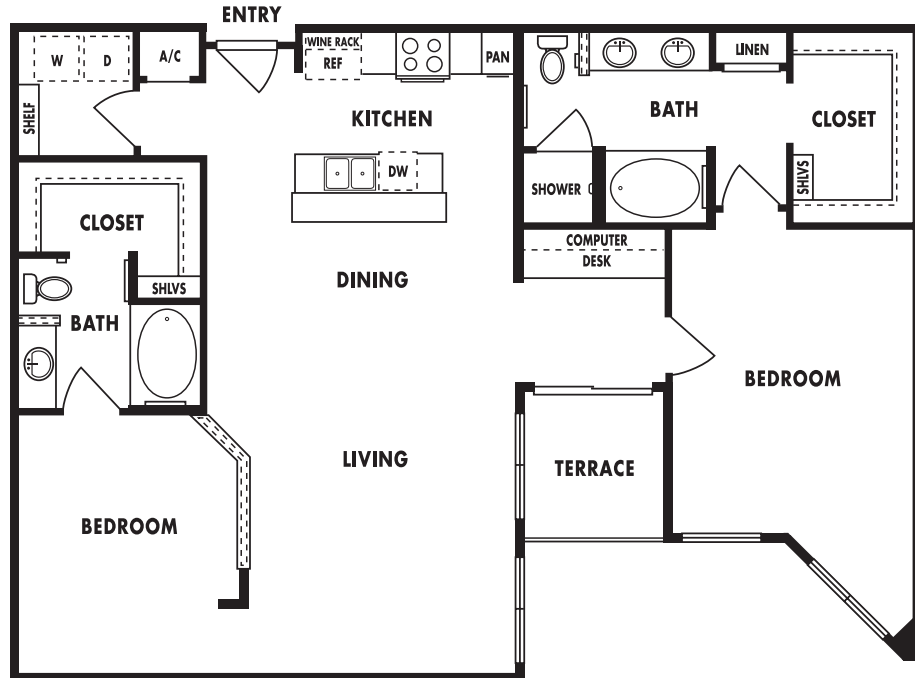

Upscale

Uplift

Uppermost

Upbeat

Upgrade

Upswing

Uptown

**MID-RISE PLAN M13**

*Two Bedroom, Two Bath  
1,342 SF Interior  
53 SF Terrace  
1,395 SF Total*