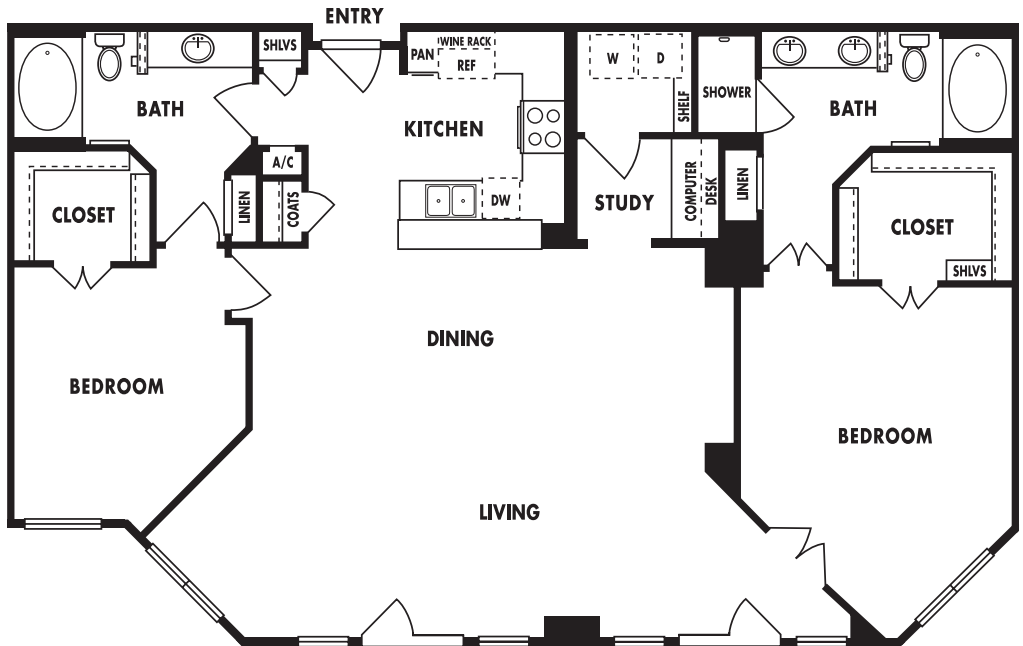

Upscale

Uplift

Uppermost

Upbeat

Upgrade

Upswing

Uptown

MID-RISE PLAN

M16

*Two Bedroom, Two Bath, Study
 1,590 Square Feet*