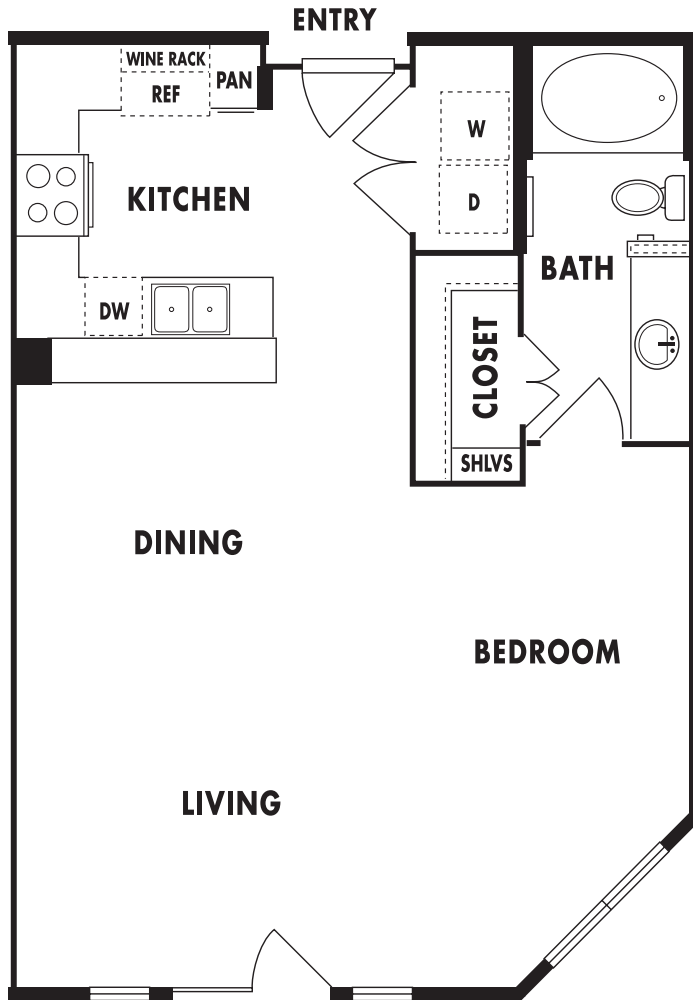

U p s c a l e

U p l i f t

U p p e r m o s t

U p b e a t

U p g r a d e

U p s w i n g

U p t o w n

MID-RISE PLAN

M2

*One Bedroom, One Bath
 718 Square Feet*