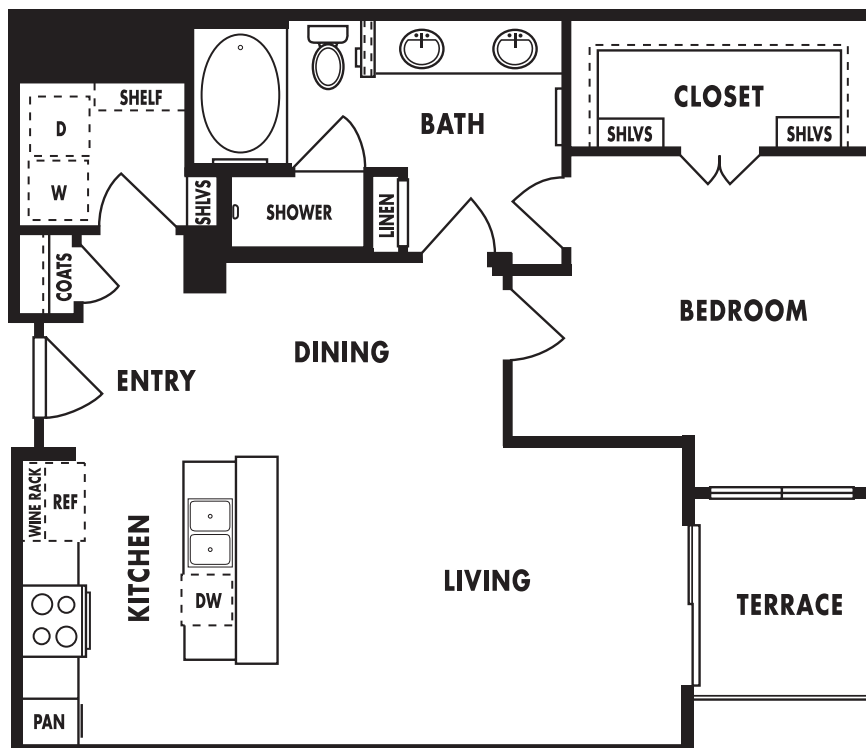

Upscale

Uplift

Uppermost

Upbeat

Upgrade

Upswing

Uptown

MID-RISE PLAN

M5

One Bedroom, One Bath
835 SF Interior
53 SF Terrace
888 SF Total