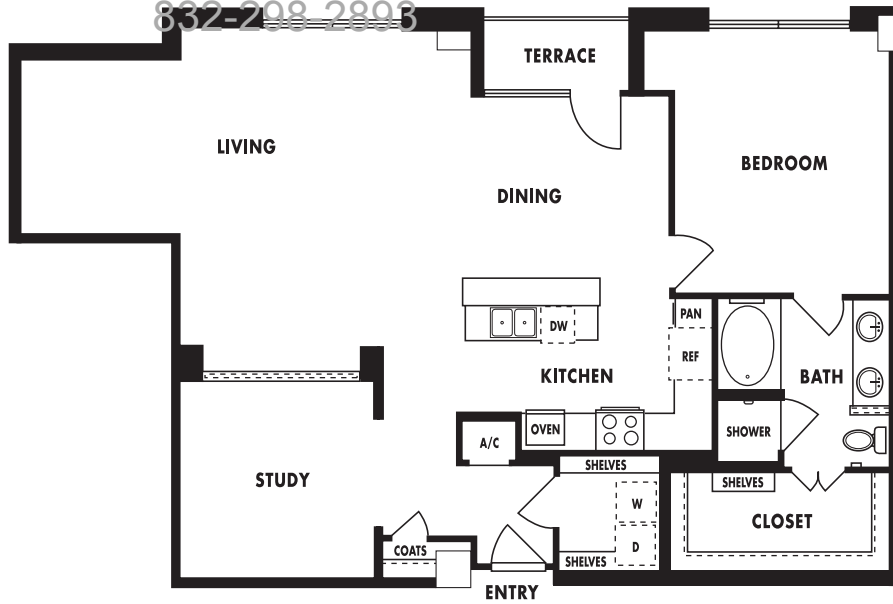

T 4

One Bedroom, One Bath, Study
1,432 Square Feet

Floor 8

TOWER PLAN

T 4

One Bedroom, One Bath, Study
1,269 SF Interior
35 Terrace
1,304 SF Total

Floor 1

Upscale

Uplift

Uppermost

Upbeat

Upgrade

Upswing

Uptown

TOWER PLAN T4

One Bedroom, One Bath, Study
1,313 SF Interior
36 SF Terrace
1,349 SF Total

Floor 2

TOWER PLAN T4

One Bedroom, One Bath, Study
1,269 SF Interior
35 Terrace
1,304 SF Total

Floor 1