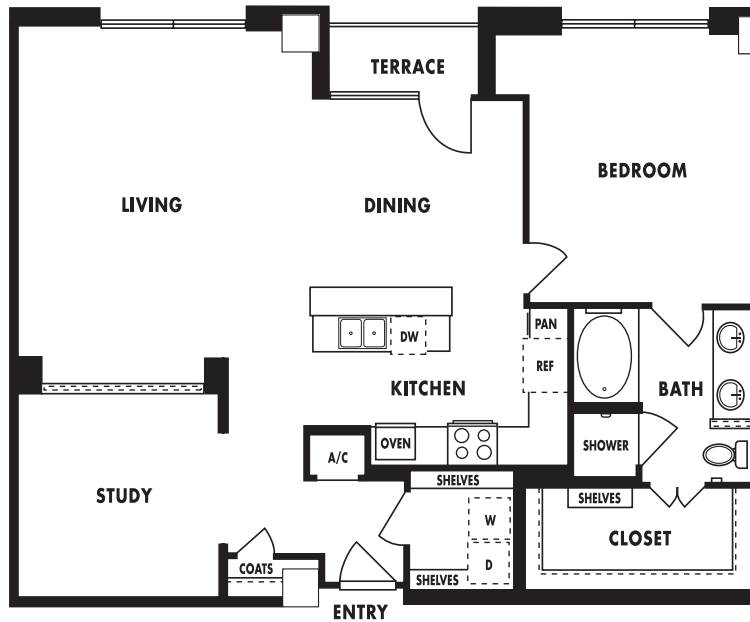

T 4

One Bedroom, One Bath, Study
1,432 Square Feet

Floor 8

TOWER PLAN

T 4

One Bedroom, One Bath, Study
1,269 SF Interior
35 Terrace
1,304 SF Total

Floor 1

Upscale

Uplift

Uppermost

Upbeat

Upgrade

Upswing

Uptown

TOWER PLAN T4

One Bedroom, One Bath, Study
1,313 SF Interior
36 SF Terrace
1,349 SF Total

Floor 2

TOWER PLAN T4

One Bedroom, One Bath, Study
1,269 SF Interior
35 Terrace
1,304 SF Total

Floor 1