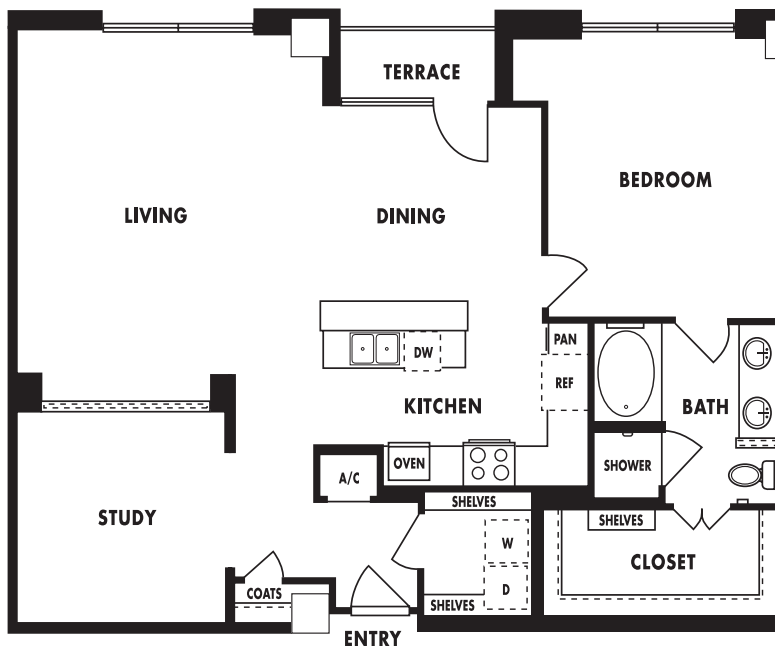

Upscale

Uplift

Uppermost

Upbeat

Upgrade

Upswing

Uptown

TOWER PLAN

T 4

One Bedroom, One Bath, Study
1,432 Square Feet

Floor 8

TOWER PLAN

T 4

One Bedroom, One Bath, Study
1,269 SF Interior
35 Terrace
1,304 SF Total

Floor 1

Upscale

Uplift

Uppermost

Upbeat

Upgrade

Upswing

Uptown

TOWER PLAN T4

One Bedroom, One Bath, Study
1,313 SF Interior
36 SF Terrace
1,349 SF Total

Floor 2

TOWER PLAN T4

One Bedroom, One Bath, Study
1,269 SF Interior
35 Terrace
1,304 SF Total

Floor 1